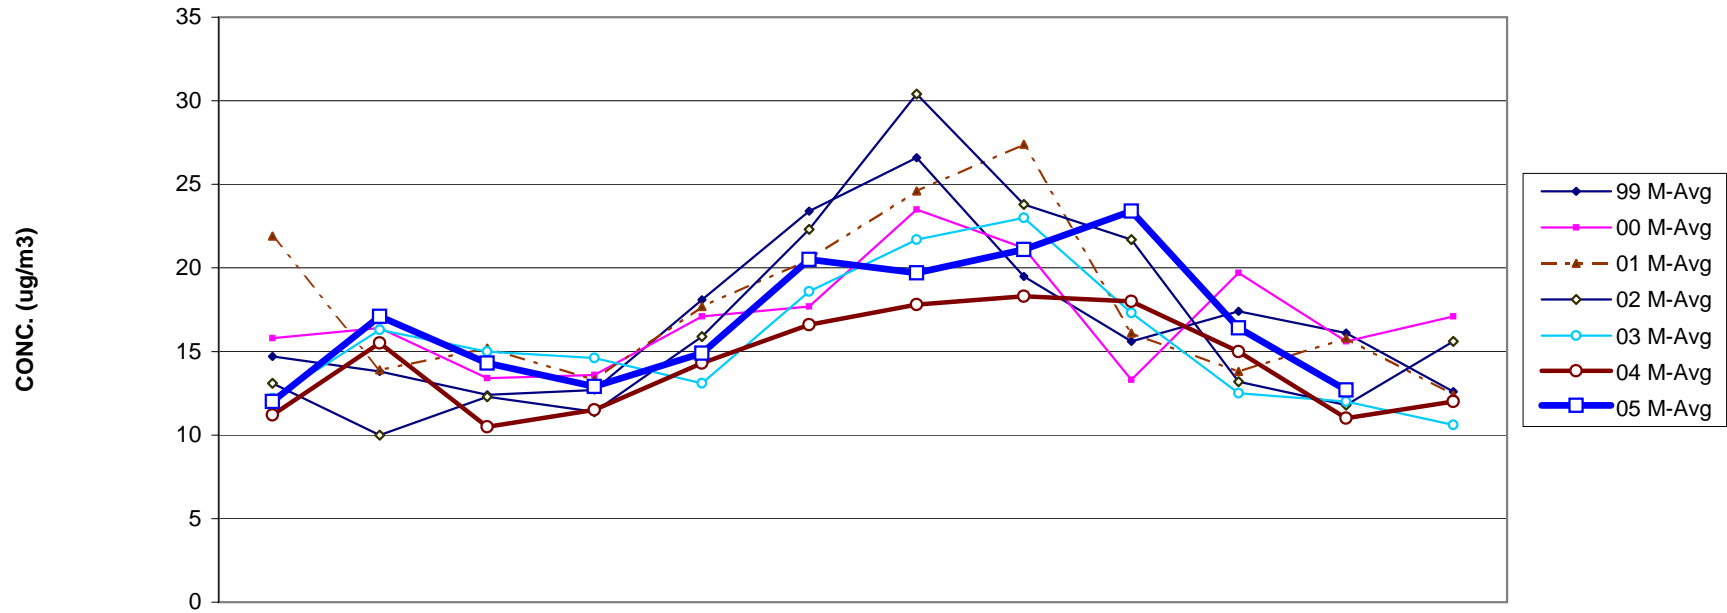

LOUISVILLE METRO FRM PM2.5 MONTHLY AVERAGES TRENDS FOR 1999 - 2005

	Jan	Feb	Mar	Apr	May	Jun	Jul	Aug	Sep	Oct	Nov	Dec
99 M-Avg	14.7	13.8	12.4	12.7	18.1	23.4	26.6	19.5	15.6	17.4	16.1	12.6
00 M-Avg	15.8	16.4	13.4	13.6	17.1	17.7	23.5	21.2	13.3	19.7	15.6	17.1
01 M-Avg	21.9	13.9	15.2	13.3	17.7	20.5	24.6	27.4	16.1	13.8	15.8	12.4
02 M-Avg	13.1	10	12.3	11.4	15.9	22.3	30.4	23.8	21.7	13.2	11.8	15.6
03 M-Avg	12.2	16.3	15	14.6	13.1	18.6	21.7	23	17.3	12.5	12	10.6
04 M-Avg	11.2	15.5	10.5	11.5	14.3	16.6	17.8	18.3	18	15	11	12
05 M-Avg	12	17.1	14.3	12.9	14.9	20.5	19.7	21.1	23.4	16.4	12.7	

MONTH