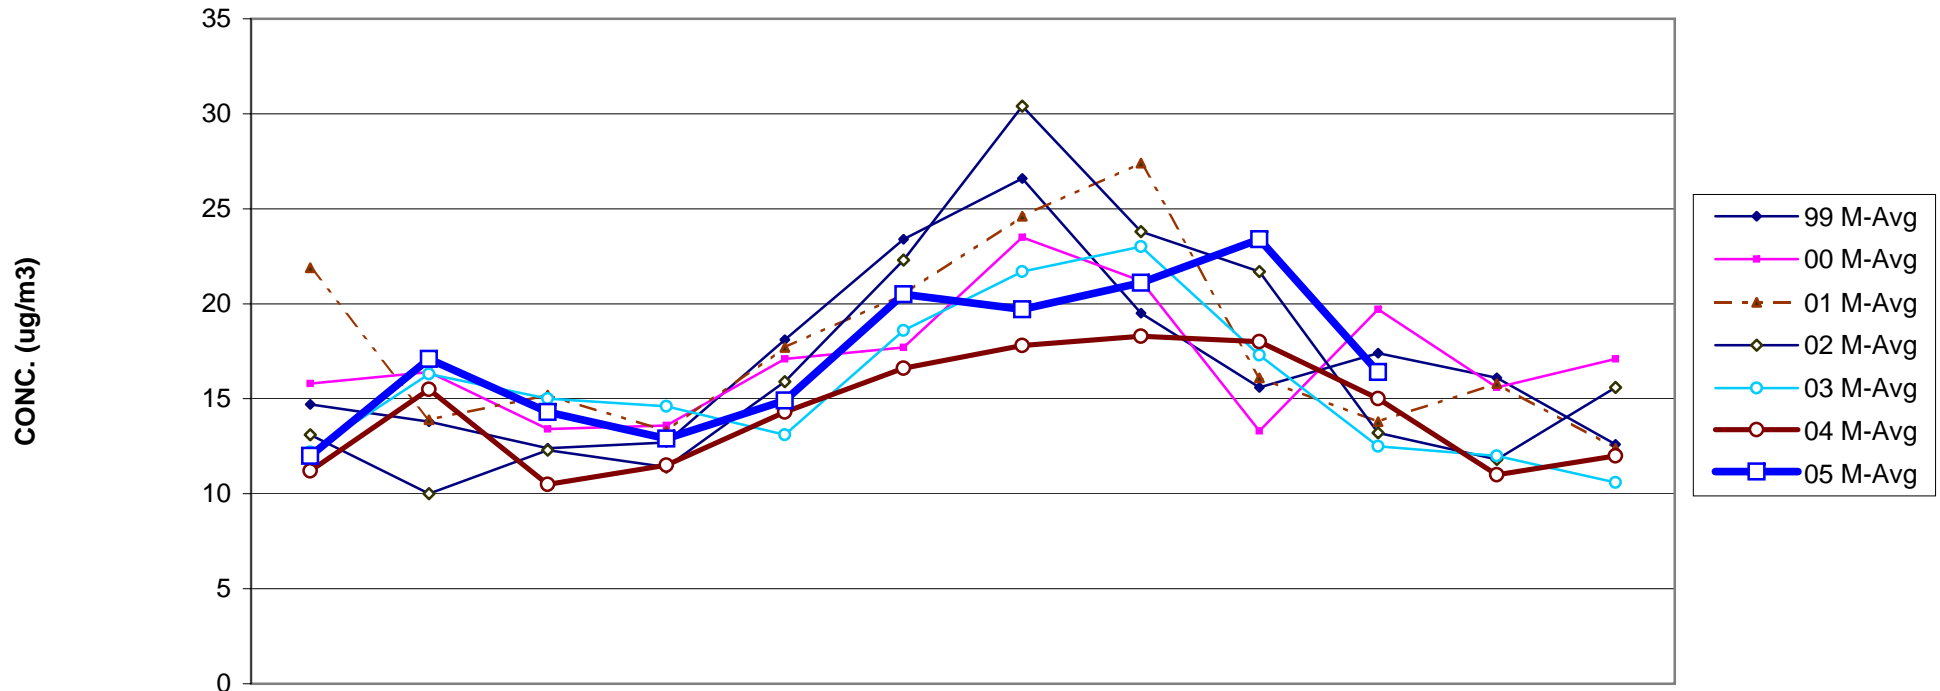

LOUISVILLE METRO FRM PM2.5 MONTHLY AVERAGES TRENDS FOR 1999 - 2005

	Jan	Feb	Mar	Apr	May	Jun	Jul	Aug	Sep	Oct	Nov	Dec
99 M-Avg	14.7	13.8	12.4	12.7	18.1	23.4	26.6	19.5	15.6	17.4	16.1	12.6
00 M-Avg	15.8	16.4	13.4	13.6	17.1	17.7	23.5	21.2	13.3	19.7	15.6	17.1
01 M-Avg	21.9	13.9	15.2	13.3	17.7	20.5	24.6	27.4	16.1	13.8	15.8	12.4
02 M-Avg	13.1	10	12.3	11.4	15.9	22.3	30.4	23.8	21.7	13.2	11.8	15.6
03 M-Avg	12.2	16.3	15	14.6	13.1	18.6	21.7	23	17.3	12.5	12	10.6
04 M-Avg	11.2	15.5	10.5	11.5	14.3	16.6	17.8	18.3	18	15	11	12
05 M-Avg	12	17.1	14.3	12.9	14.9	20.5	19.7	21.1	23.4	16.4		

MONTH