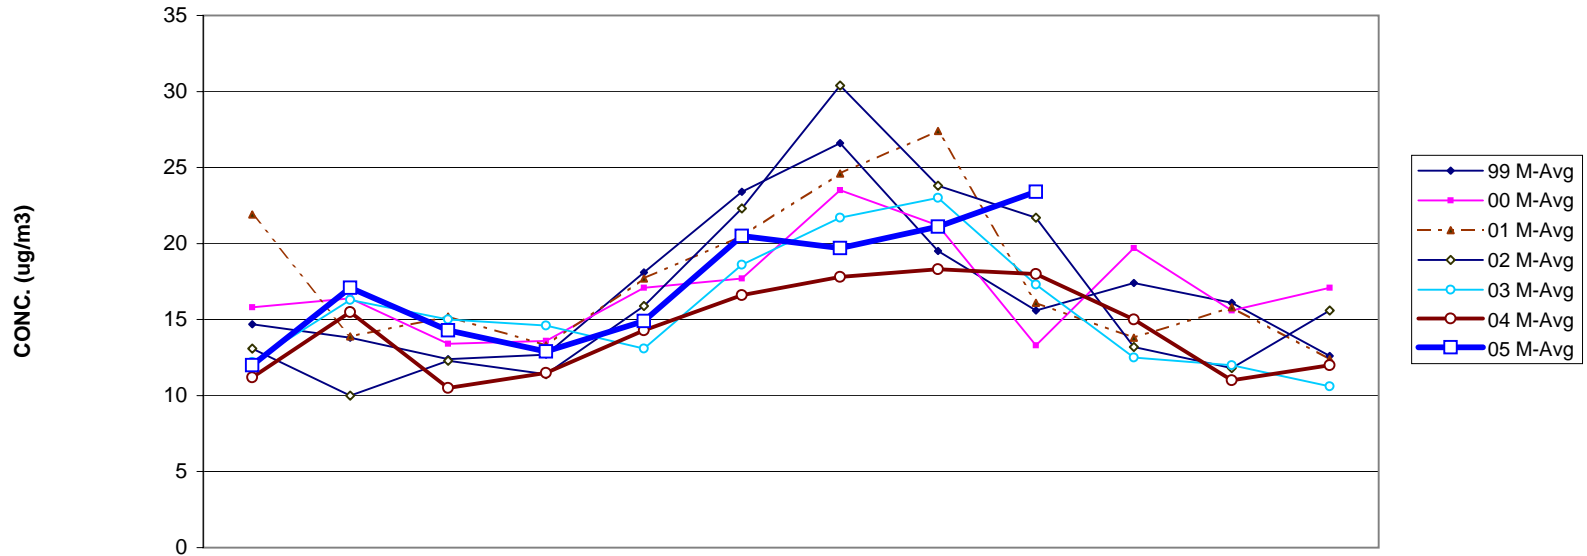

LOUISVILLE METRO FRM PM2.5 MONTHLY AVERAGES TRENDS FOR 1999 - 2005

	Jan	Feb	Mar	Apr	May	Jun	Jul	Aug	Sep	Oct	Nov	Dec
99 M-Avg	14.7	13.8	12.4	12.7	18.1	23.4	26.6	19.5	15.6	17.4	16.1	12.6
00 M-Avg	15.8	16.4	13.4	13.6	17.1	17.7	23.5	21.2	13.3	19.7	15.6	17.1
01 M-Avg	21.9	13.9	15.2	13.3	17.7	20.5	24.6	27.4	16.1	13.8	15.8	12.4
02 M-Avg	13.1	10	12.3	11.4	15.9	22.3	30.4	23.8	21.7	13.2	11.8	15.6
03 M-Avg	12.2	16.3	15	14.6	13.1	18.6	21.7	23	17.3	12.5	12	10.6
04 M-Avg	11.2	15.5	10.5	11.5	14.3	16.6	17.8	18.3	18	15	11	12
05 M-Avg	12	17.1	14.3	12.9	14.9	20.5	19.7	21.1	23.4			