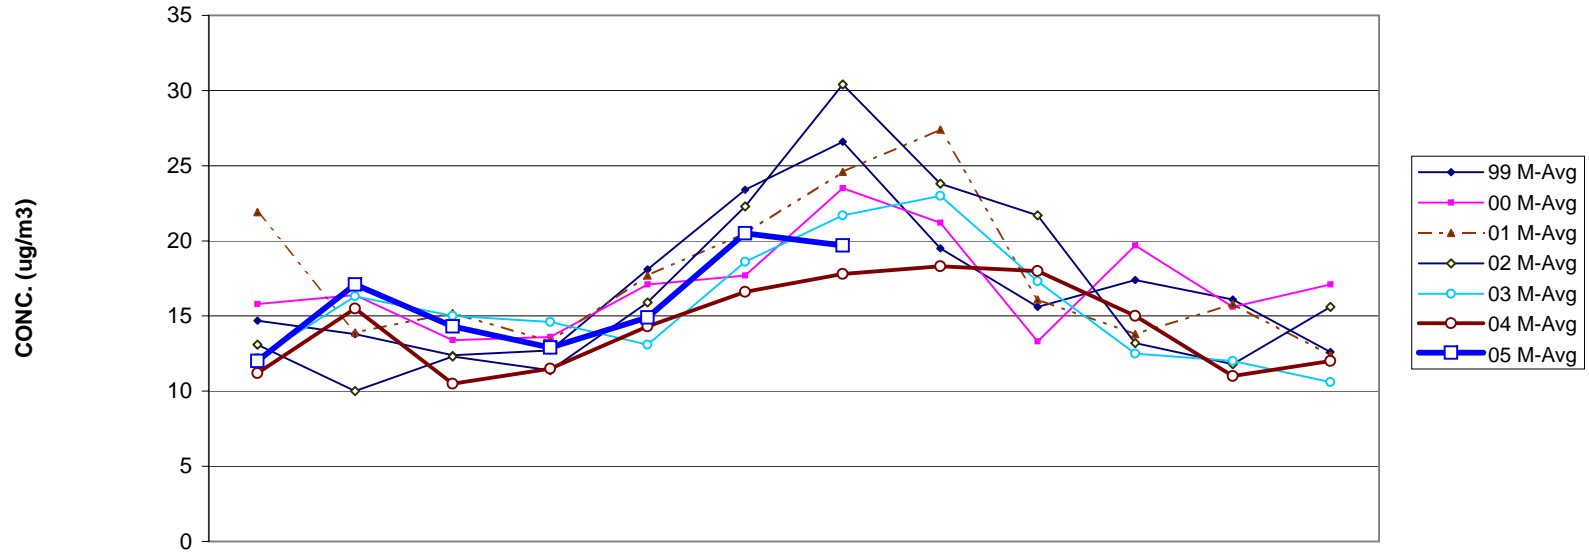

LOUISVILLE METRO FRM PM2.5 MONTHLY AVERAGES TRENDS FOR 1999 - 2005

	Jan	Feb	Mar	Apr	May	Jun	Jul	Aug	Sep	Oct	Nov	Dec
99 M-Avg	14.7	13.8	12.4	12.7	18.1	23.4	26.6	19.5	15.6	17.4	16.1	12.6
00 M-Avg	15.8	16.4	13.4	13.6	17.1	17.7	23.5	21.2	13.3	19.7	15.6	17.1
01 M-Avg	21.9	13.9	15.2	13.3	17.7	20.5	24.6	27.4	16.1	13.8	15.8	12.4
02 M-Avg	13.1	10	12.3	11.4	15.9	22.3	30.4	23.8	21.7	13.2	11.8	15.6
03 M-Avg	12.2	16.3	15	14.6	13.1	18.6	21.7	23	17.3	12.5	12	10.6
04 M-Avg	11.2	15.5	10.5	11.5	14.3	16.6	17.8	18.3	18	15	11	12
05 M-Avg	12	17.1	14.3	12.9	14.9	20.5	19.7					

MONTH