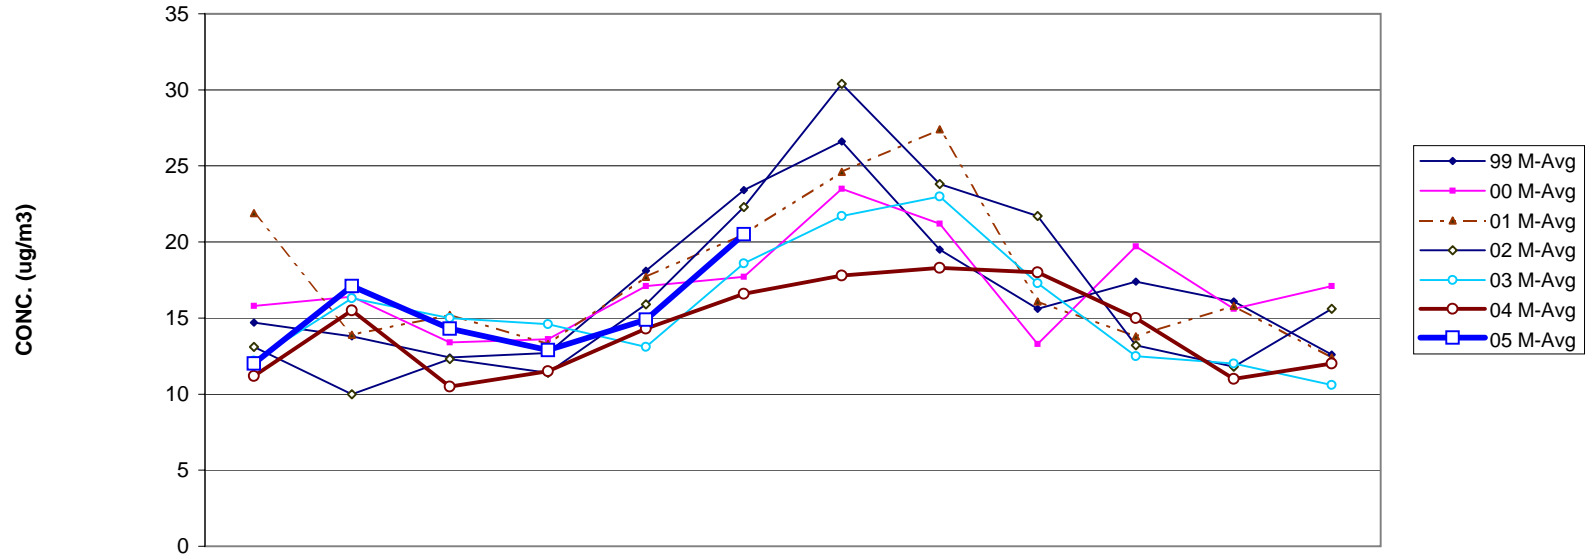

LOUISVILLE METRO FRM PM2.5 MONTHLY AVERAGES TRENDS FOR 1999 - 2005

	Jan	Feb	Mar	Apr	May	Jun	Jul	Aug	Sep	Oct	Nov	Dec
99 M-Avg	14.7	13.8	12.4	12.7	18.1	23.4	26.6	19.5	15.6	17.4	16.1	12.6
00 M-Avg	15.8	16.4	13.4	13.6	17.1	17.7	23.5	21.2	13.3	19.7	15.6	17.1
01 M-Avg	21.9	13.9	15.2	13.3	17.7	20.5	24.6	27.4	16.1	13.8	15.8	12.4
02 M-Avg	13.1	10	12.3	11.4	15.9	22.3	30.4	23.8	21.7	13.2	11.8	15.6
03 M-Avg	12.2	16.3	15	14.6	13.1	18.6	21.7	23	17.3	12.5	12	10.6
04 M-Avg	11.2	15.5	10.5	11.5	14.3	16.6	17.8	18.3	18	15	11	12
05 M-Avg	12	17.1	14.3	12.9	14.9	20.5						

MONTH