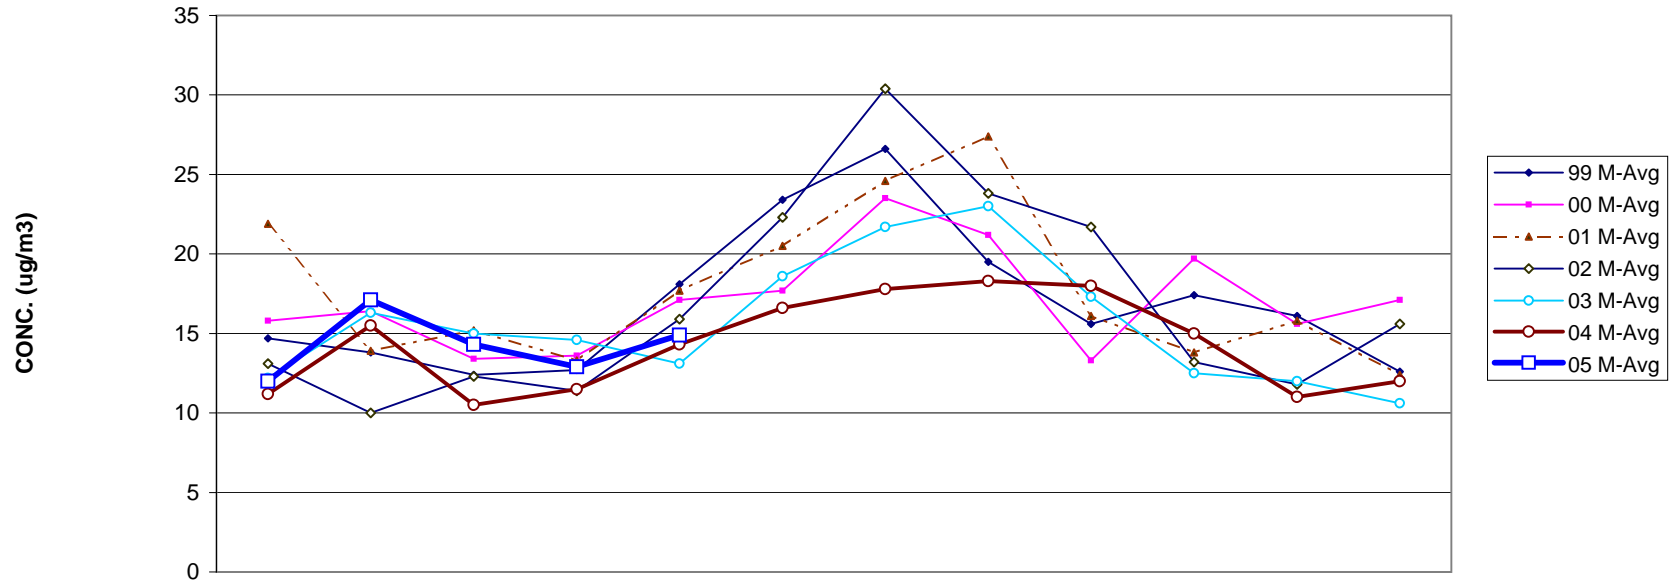

LOUISVILLE METRO FRM PM2.5 MONTHLY AVERAGES TRENDS FOR 1999 - 2005

	Jan	Feb	Mar	Apr	May	Jun	Jul	Aug	Sep	Oct	Nov	Dec
99 M-Avg	14.7	13.8	12.4	12.7	18.1	23.4	26.6	19.5	15.6	17.4	16.1	12.6
00 M-Avg	15.8	16.4	13.4	13.6	17.1	17.7	23.5	21.2	13.3	19.7	15.6	17.1
01 M-Avg	21.9	13.9	15.2	13.3	17.7	20.5	24.6	27.4	16.1	13.8	15.8	12.4
02 M-Avg	13.1	10	12.3	11.4	15.9	22.3	30.4	23.8	21.7	13.2	11.8	15.6
03 M-Avg	12.2	16.3	15	14.6	13.1	18.6	21.7	23	17.3	12.5	12	10.6
04 M-Avg	11.2	15.5	10.5	11.5	14.3	16.6	17.8	18.3	18	15	11	12
05 M-Avg	12	17.1	14.3	12.9	14.9							

MONTH