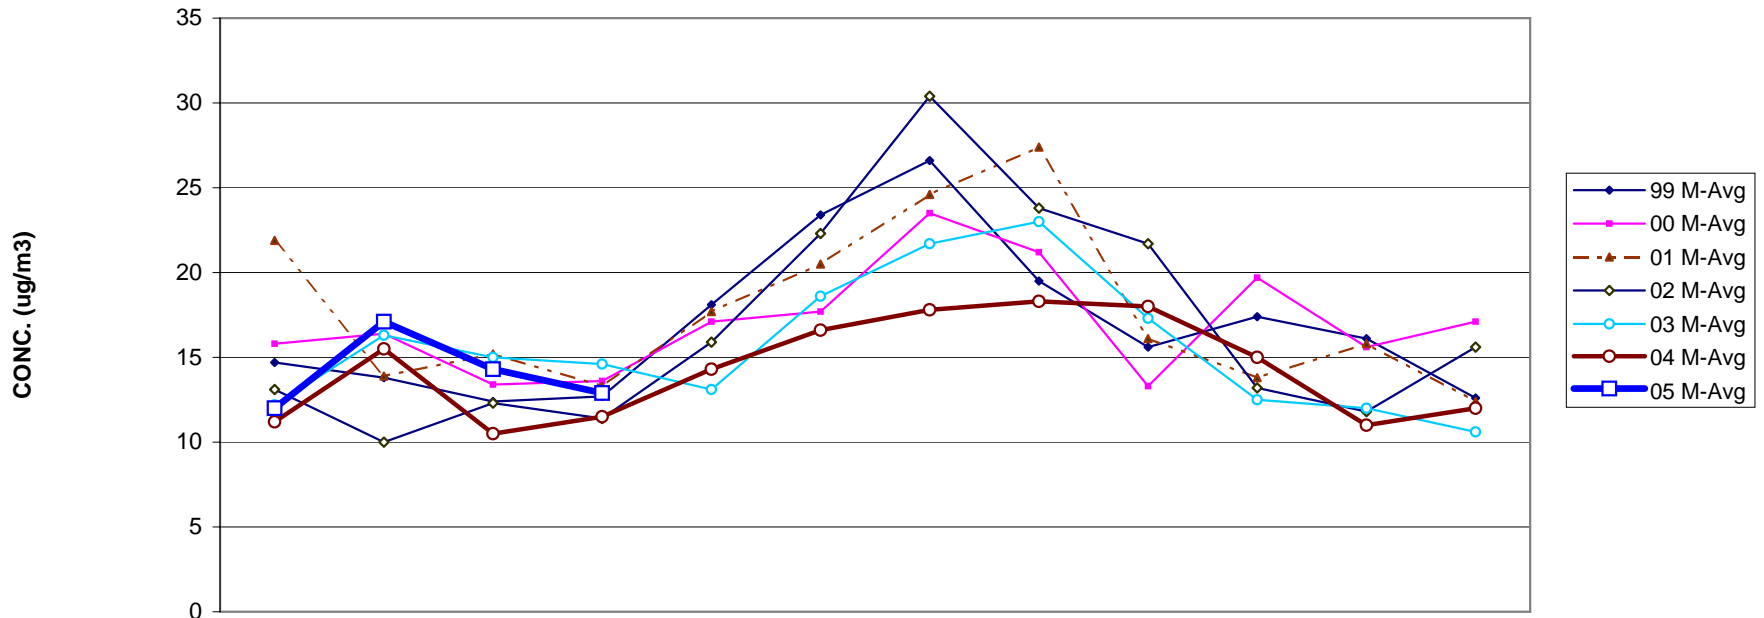

LOUISVILLE METRO FRM PM2.5 MONTHLY AVERAGES TRENDS FOR 1999 - 2005

	Jan	Feb	Mar	Apr	May	Jun	Jul	Aug	Sep	Oct	Nov	Dec
99 M-Avg	14.7	13.8	12.4	12.7	18.1	23.4	26.6	19.5	15.6	17.4	16.1	12.6
00 M-Avg	15.8	16.4	13.4	13.6	17.1	17.7	23.5	21.2	13.3	19.7	15.6	17.1
01 M-Avg	21.9	13.9	15.2	13.3	17.7	20.5	24.6	27.4	16.1	13.8	15.8	12.4
02 M-Avg	13.1	10	12.3	11.4	15.9	22.3	30.4	23.8	21.7	13.2	11.8	15.6
03 M-Avg	12.2	16.3	15	14.6	13.1	18.6	21.7	23	17.3	12.5	12	10.6
04 M-Avg	11.2	15.5	10.5	11.5	14.3	16.6	17.8	18.3	18	15	11	12
05 M-Avg	12	17.1	14.3	12.9								

MONTH