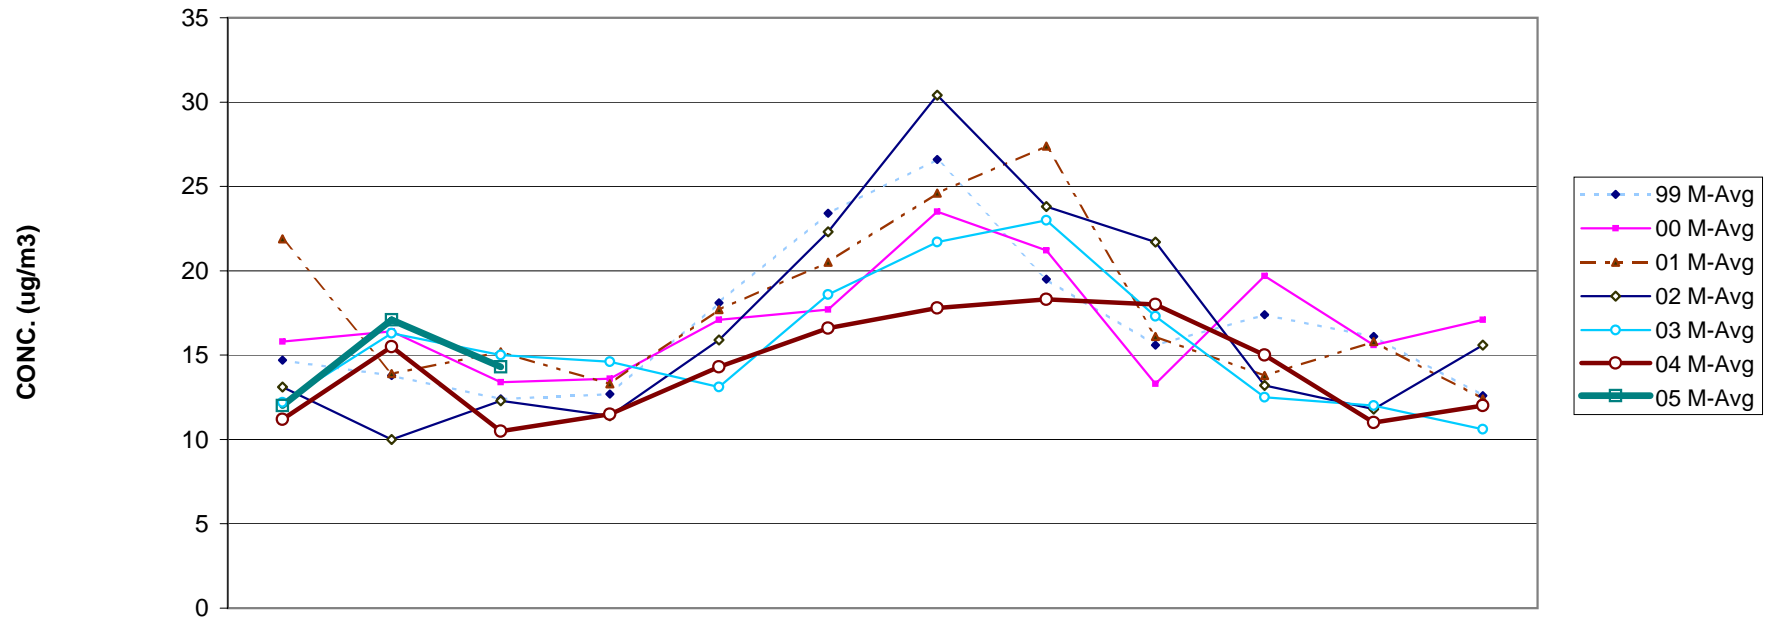

LOUISVILLE METRO FRM PM2.5 MONTHLY AVERAGES TRENDS FOR 1999 - 2005

	Jan	Feb	Mar	Apr	May	Jun	Jul	Aug	Sep	Oct	Nov	Dec
99 M-Avg	14.7	13.8	12.4	12.7	18.1	23.4	26.6	19.5	15.6	17.4	16.1	12.6
00 M-Avg	15.8	16.4	13.4	13.6	17.1	17.7	23.5	21.2	13.3	19.7	15.6	17.1
01 M-Avg	21.9	13.9	15.2	13.3	17.7	20.5	24.6	27.4	16.1	13.8	15.8	12.4
02 M-Avg	13.1	10	12.3	11.4	15.9	22.3	30.4	23.8	21.7	13.2	11.8	15.6
03 M-Avg	12.2	16.3	15	14.6	13.1	18.6	21.7	23	17.3	12.5	12	10.6
04 M-Avg	11.2	15.5	10.5	11.5	14.3	16.6	17.8	18.3	18	15	11	12
05 M-Avg	12	17.1	14.3									

MONTH