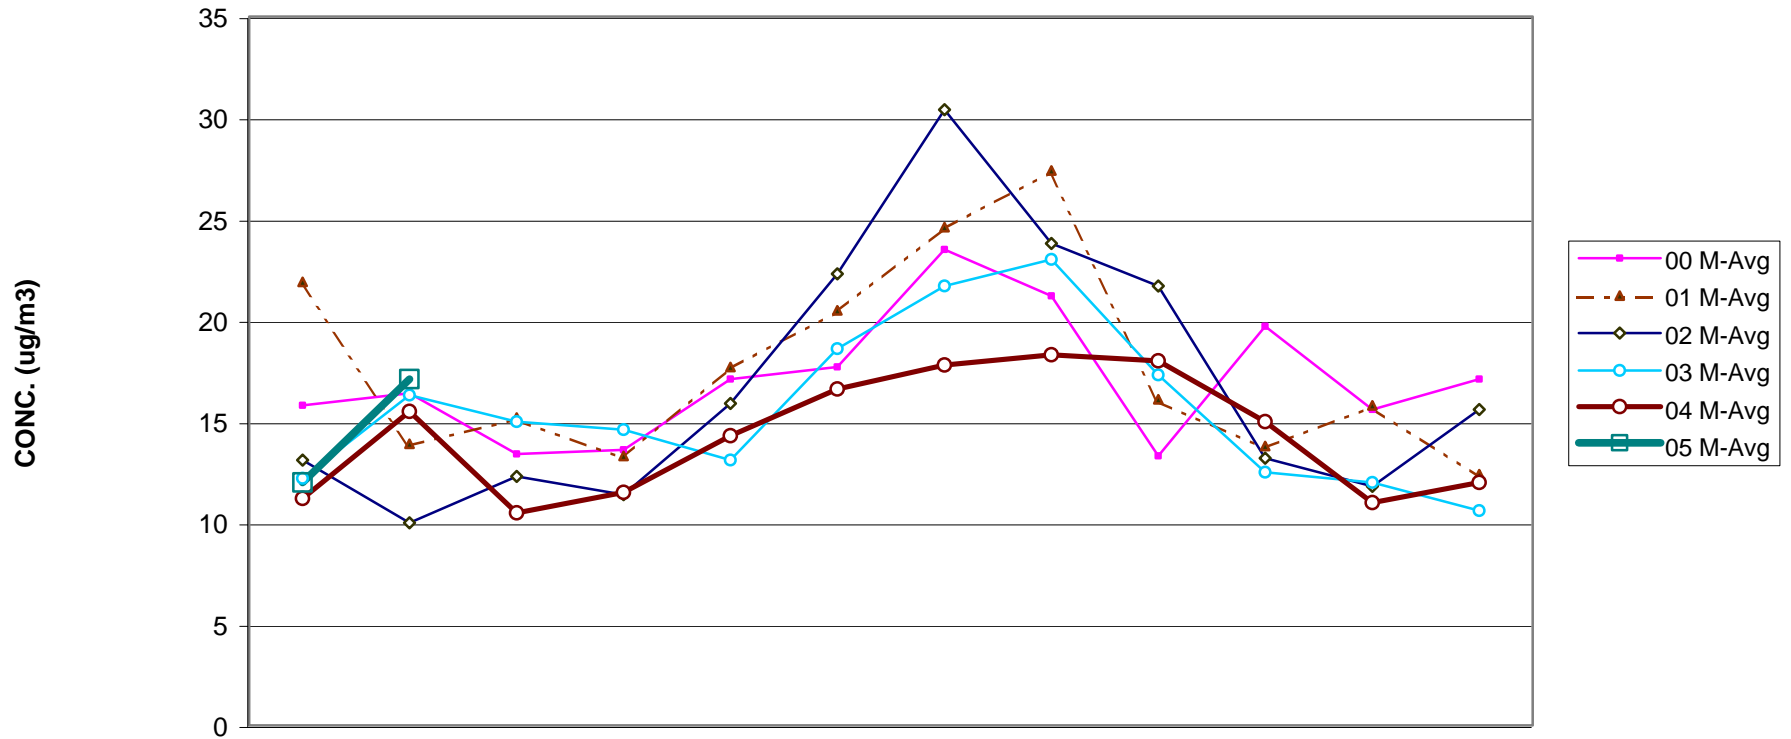

LOUISVILLE METRO FRM PM2.5 MONTHLY AVERAGES TRENDS FOR 2000 - 2005

	Jan	Feb	Mar	Apr	May	Jun	Jul	Aug	Sep	Oct	Nov	Dec
00 M-Avg	15.8	16.4	13.4	13.6	17.1	17.7	23.5	21.2	13.3	19.7	15.6	17.1
01 M-Avg	21.9	13.9	15.2	13.3	17.7	20.5	24.6	27.4	16.1	13.8	15.8	12.4
02 M-Avg	13.1	10	12.3	11.4	15.9	22.3	30.4	23.8	21.7	13.2	11.8	15.6
03 M-Avg	12.2	16.3	15	14.6	13.1	18.6	21.7	23	17.3	12.5	12	10.6
04 M-Avg	11.2	15.5	10.5	11.5	14.3	16.6	17.8	18.3	18	15	11	12
05 M-Avg	12	17.1										

MONTH