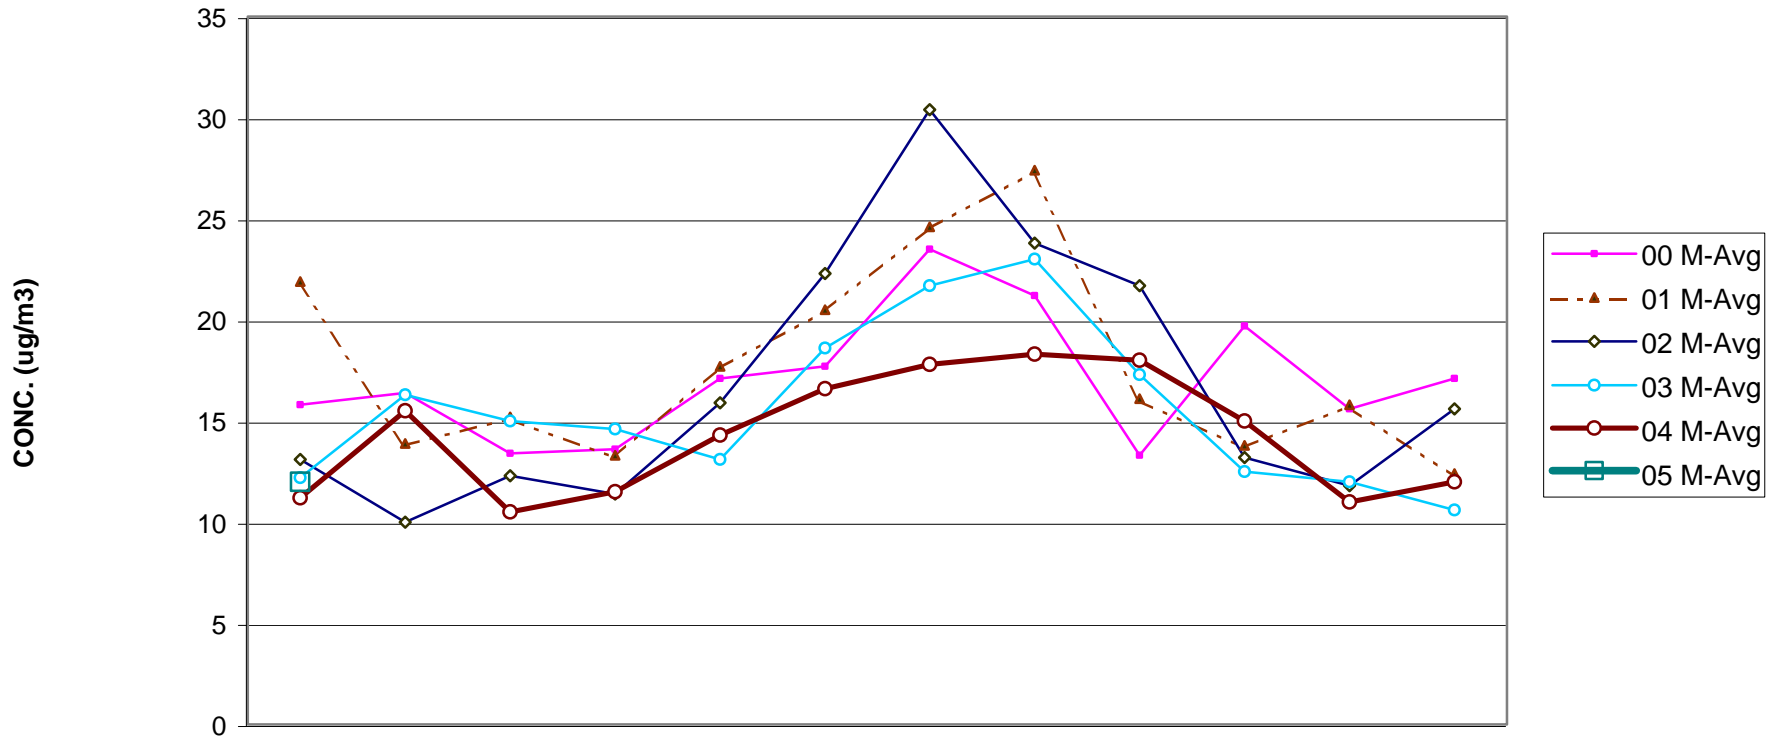

LOUISVILLE METRO FRM PM2.5 MONTHLY AVERAGES TRENDS FOR 2000 - 2005

	Jan	Feb	Mar	Apr	May	Jun	Jul	Aug	Sep	Oct	Nov	Dec
00 M-Avg	15.8	16.4	13.4	13.6	17.1	17.7	23.5	21.2	13.3	19.7	15.6	17.1
01 M-Avg	21.9	13.9	15.2	13.3	17.7	20.5	24.6	27.4	16.1	13.8	15.8	12.4
02 M-Avg	13.1	10	12.3	11.4	15.9	22.3	30.4	23.8	21.7	13.2	11.8	15.6
03 M-Avg	12.2	16.3	15	14.6	13.1	18.6	21.7	23	17.3	12.5	12	10.6
04 M-Avg	11.2	15.5	10.5	11.5	14.3	16.6	17.8	18.3	18	15	11	12
05 M-Avg	12											

MONTH