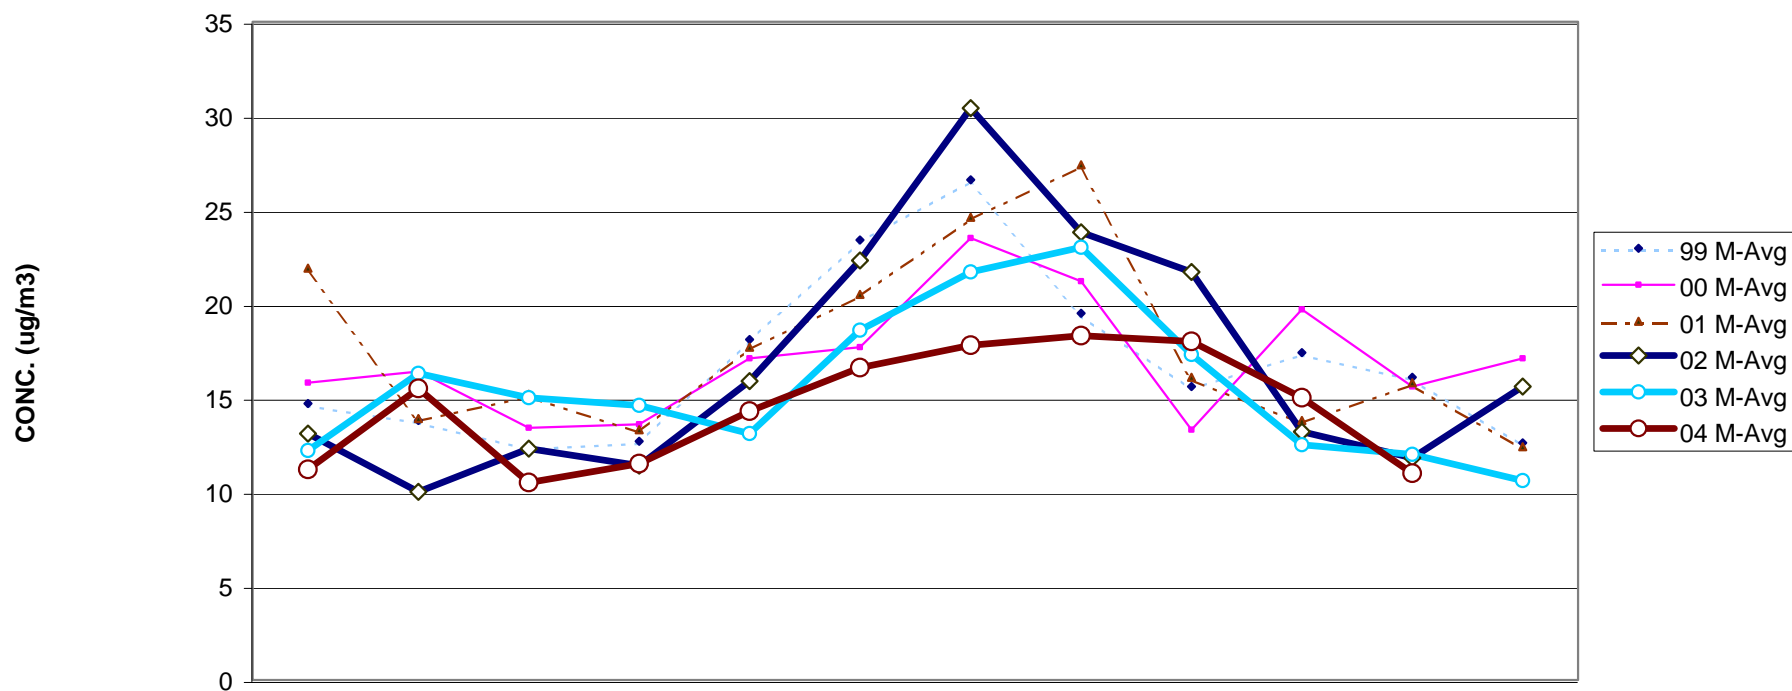

LOUISVILLE METRO FRM PM2.5 MONTHLY AVERAGES TRENDS FOR 1999 - 2004

	Jan	Feb	Mar	Apr	May	Jun	Jul	Aug	Sep	Oct	Nov	Dec
99 M-Avg	14.7	13.8	12.4	12.7	18.1	23.4	26.6	19.5	15.6	17.4	16.1	12.6
00 M-Avg	15.8	16.4	13.4	13.6	17.1	17.7	23.5	21.2	13.3	19.7	15.6	17.1
01 M-Avg	21.9	13.9	15.2	13.3	17.7	20.5	24.6	27.4	16.1	13.8	15.8	12.4
02 M-Avg	13.1	10	12.3	11.4	15.9	22.3	30.4	23.8	21.7	13.2	11.8	15.6
03 M-Avg	12.2	16.3	15	14.6	13.1	18.6	21.7	23	17.3	12.5	12	10.6
04 M-Avg	11.2	15.5	10.5	11.5	14.3	16.6	17.8	18.3	18	15	11	

MONTH