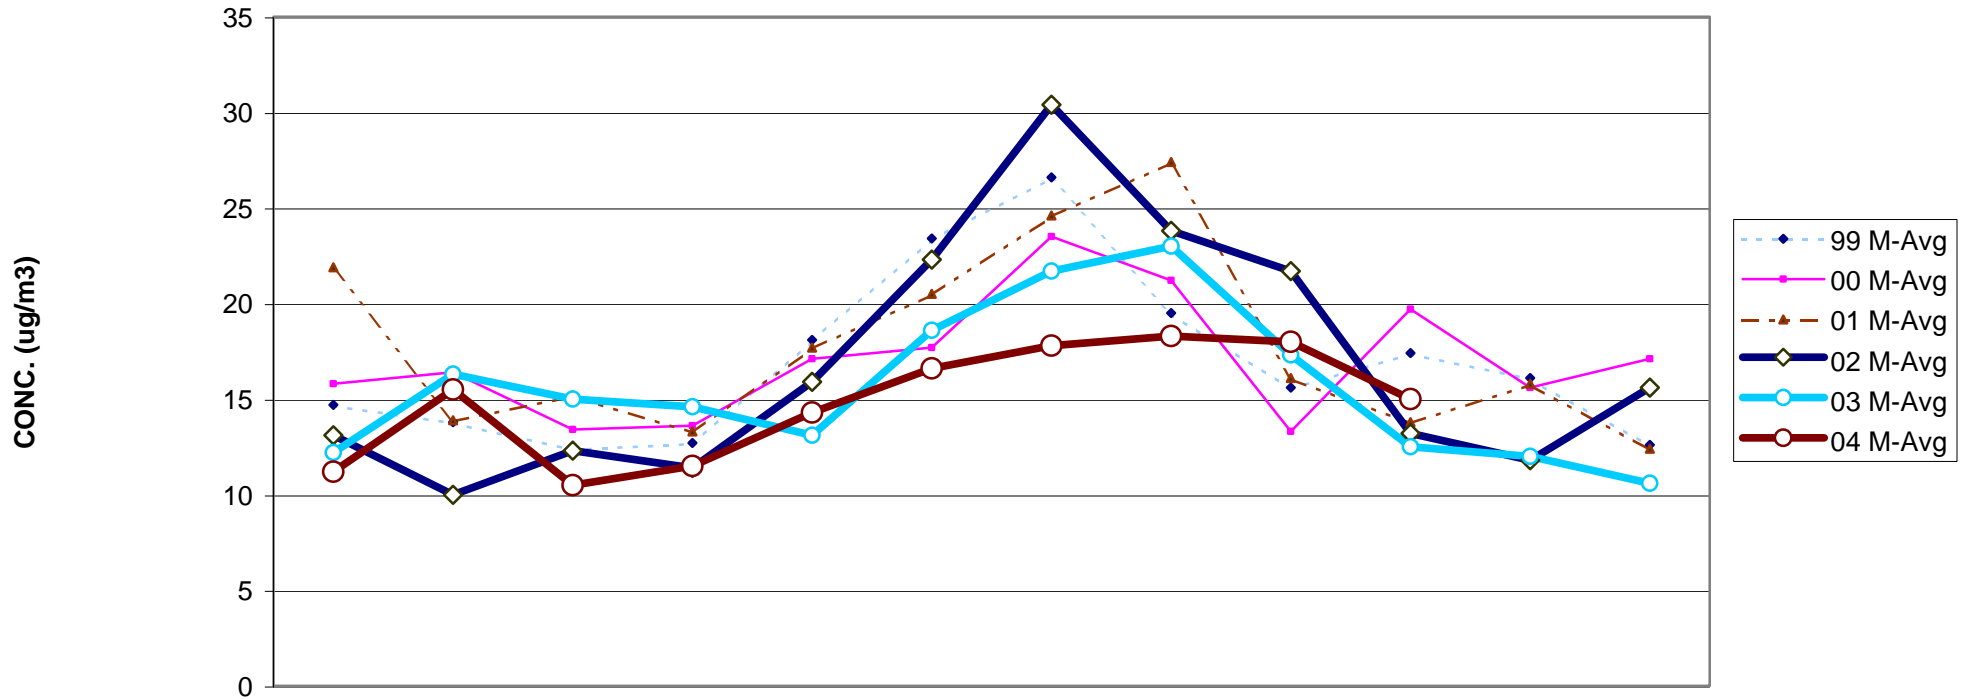

LOUISVILLE METRO FRM PM2.5 MONTHLY AVERAGES TRENDS FOR 1999 - 2004

	Jan	Feb	Mar	Apr	May	Jun	Jul	Aug	Sep	Oct	Nov	Dec
99 M-Avg	14.7	13.8	12.4	12.7	18.1	23.4	26.6	19.5	15.6	17.4	16.1	12.6
00 M-Avg	15.8	16.4	13.4	13.6	17.1	17.7	23.5	21.2	13.3	19.7	15.6	17.1
01 M-Avg	21.9	13.9	15.2	13.3	17.7	20.5	24.6	27.4	16.1	13.8	15.8	12.4
02 M-Avg	13.1	10	12.3	11.4	15.9	22.3	30.4	23.8	21.7	13.2	11.8	15.6
03 M-Avg	12.2	16.3	15	14.6	13.1	18.6	21.7	23	17.3	12.5	12.0	10.6
04 M-Avg	11.2	15.5	10.5	11.5	14.3	16.6	17.8	18.3	18	15		

MONTH