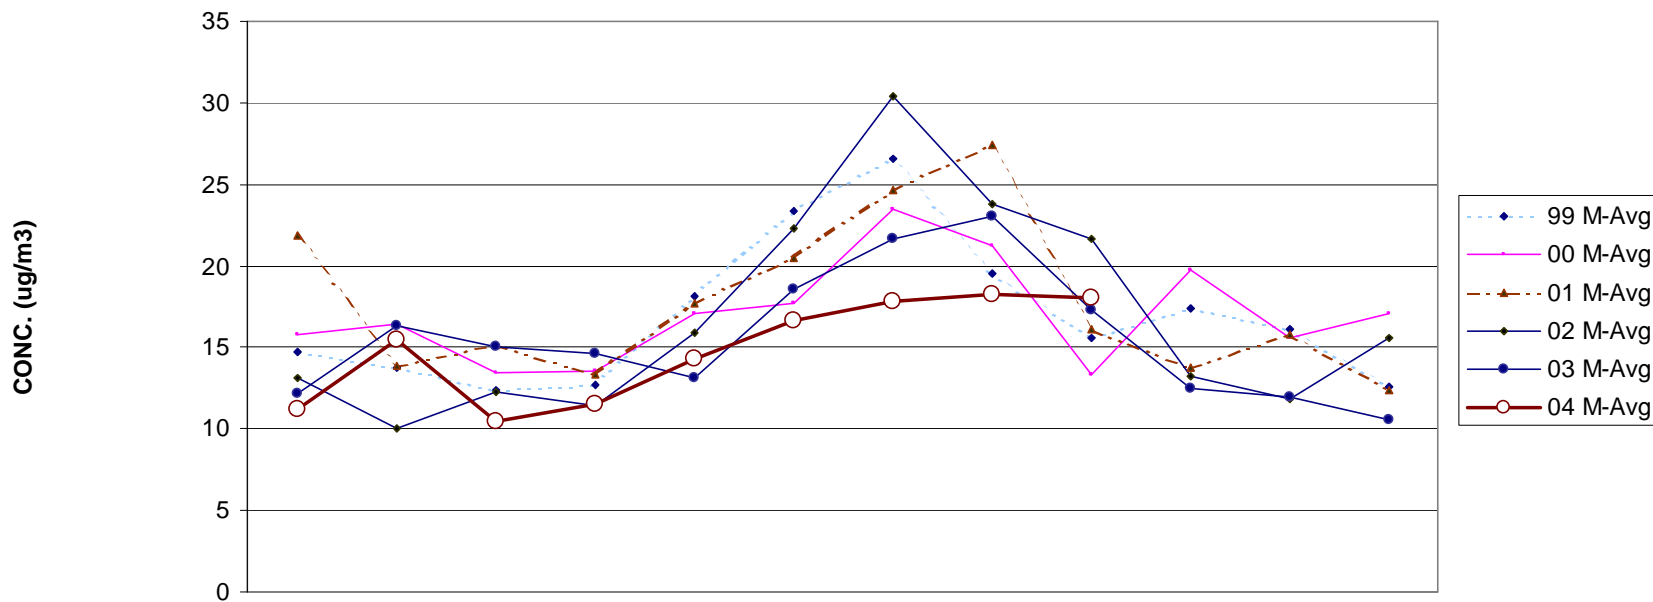

LOUISVILLE METRO FRM PM2.5 MONTHLY AVERAGES TRENDS FOR 1999 - 2004

	Jan	Feb	Mar	Apr	May	Jun	Jul	Aug	Sep	Oct	Nov	Dec
99 M-Avg	14.7	13.8	12.4	12.7	18.1	23.4	26.6	19.5	15.6	17.4	16.1	12.6
00 M-Avg	15.8	16.4	13.4	13.6	17.1	17.7	23.5	21.2	13.3	19.7	15.6	17.1
01 M-Avg	21.9	13.9	15.2	13.3	17.7	20.5	24.6	27.4	16.1	13.8	15.8	12.4
02 M-Avg	13.1	10	12.3	11.4	15.9	22.3	30.4	23.8	21.7	13.2	11.8	15.6
03 M-Avg	12.2	16.3	15	14.6	13.1	18.6	21.7	23	17.3	12.5	12.0	10.6
04 M-Avg	11.2	15.5	10.5	11.5	14.3	16.6	17.8	18.3	18			