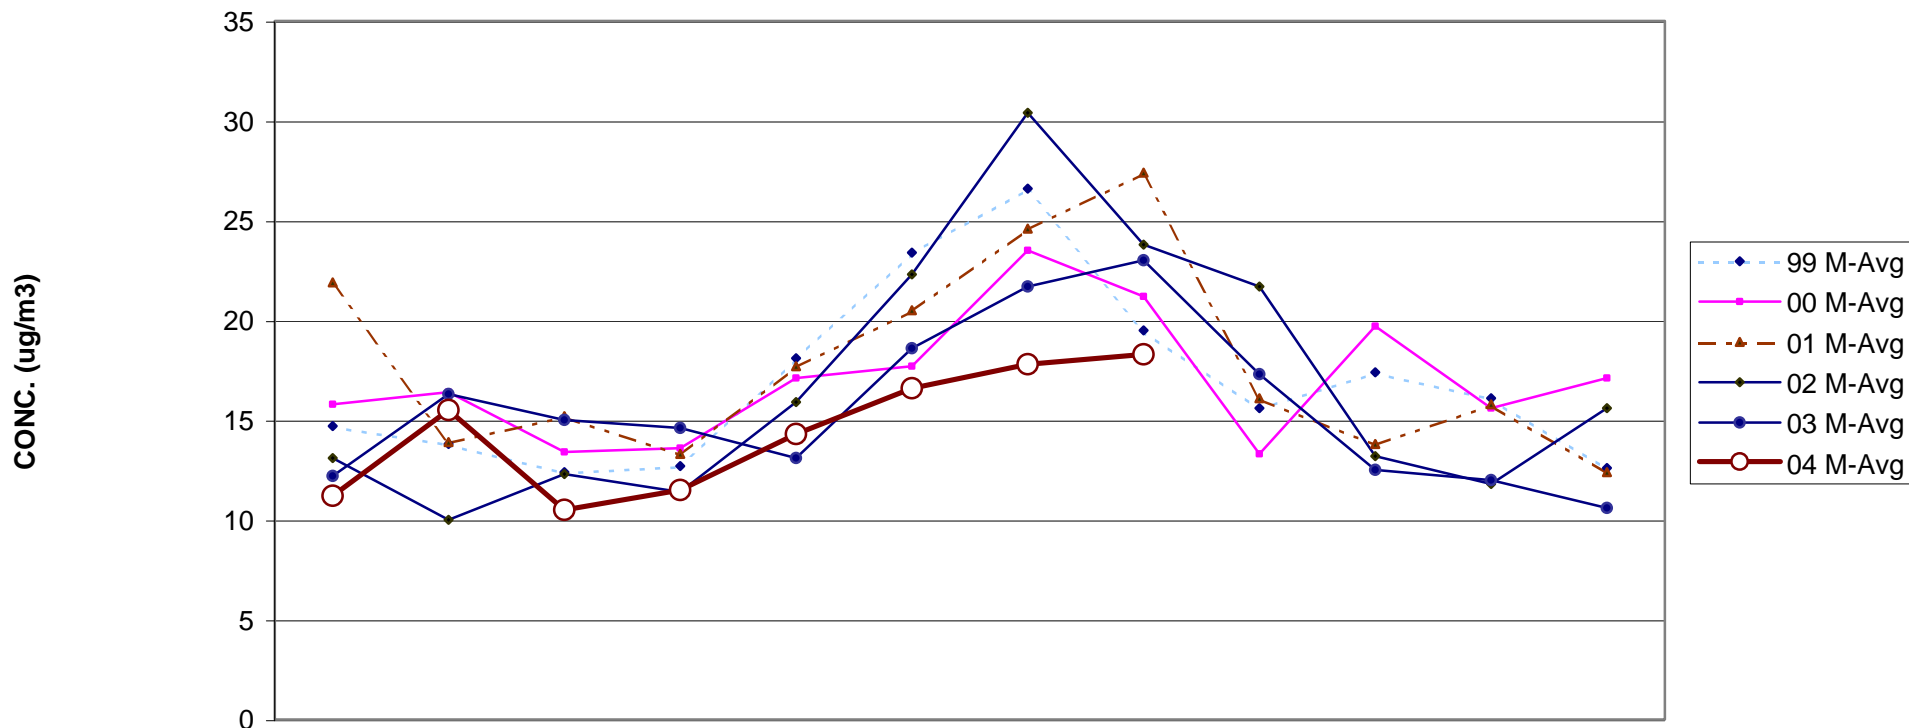

LOUISVILLE METRO FRM PM2.5 MONTHLY AVERAGES TRENDS FOR 1999 - 2004

	Jan	Feb	Mar	Apr	May	Jun	Jul	Aug	Sep	Oct	Nov	Dec
99 M-Avg	14.7	13.8	12.4	12.7	18.1	23.4	26.6	19.5	15.6	17.4	16.1	12.6
00 M-Avg	15.8	16.4	13.4	13.6	17.1	17.7	23.5	21.2	13.3	19.7	15.6	17.1
01 M-Avg	21.9	13.9	15.2	13.3	17.7	20.5	24.6	27.4	16.1	13.8	15.8	12.4
02 M-Avg	13.1	10	12.3	11.4	15.9	22.3	30.4	23.8	21.7	13.2	11.8	15.6
03 M-Avg	12.2	16.3	15	14.6	13.1	18.6	21.7	23	17.3	12.5	12	10.6
04 M-Avg	11.2	15.5	10.5	11.5	14.3	16.6	17.8	18.3				