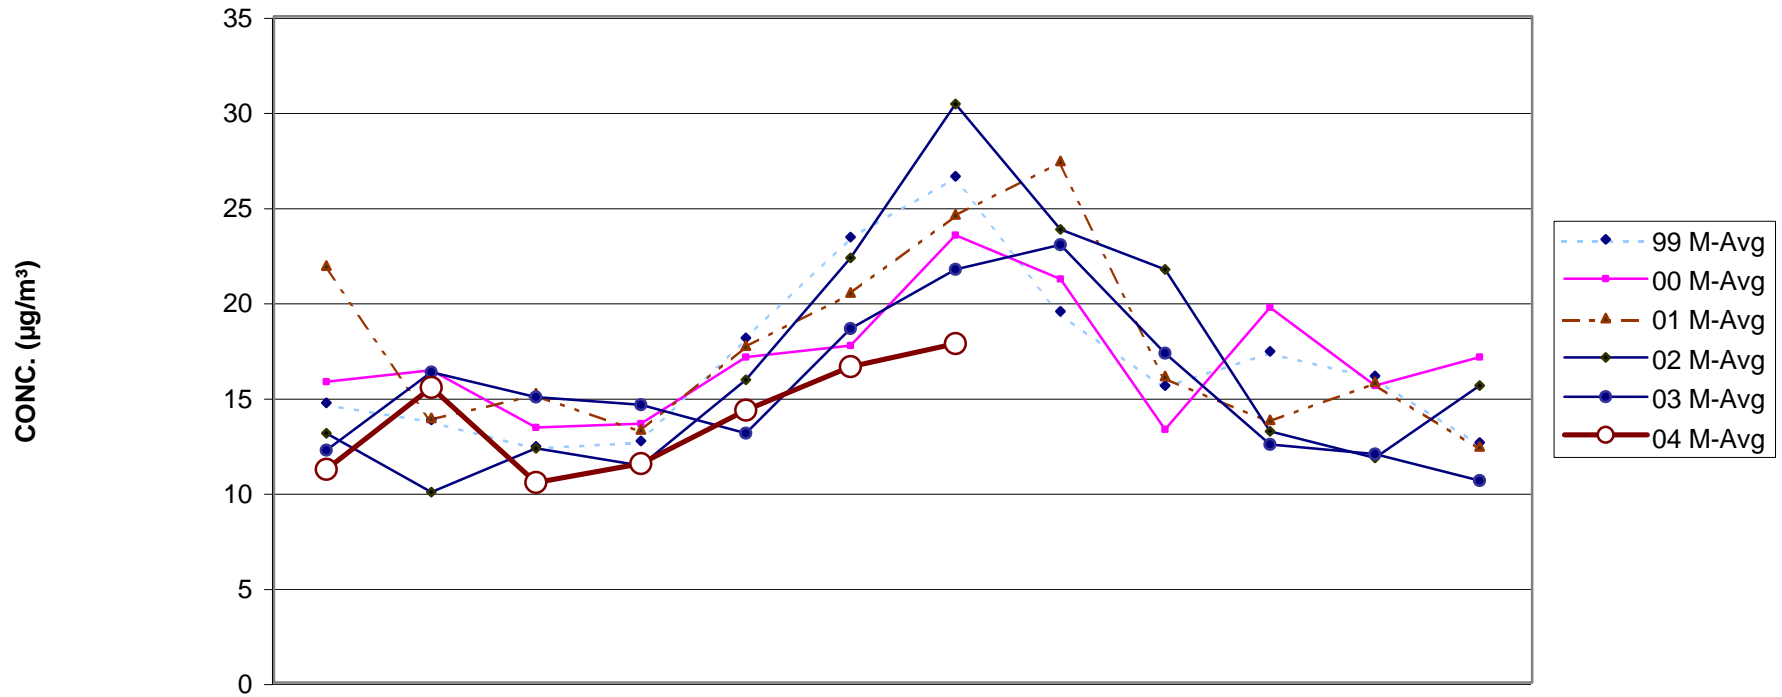

LOUISVILLE METRO FRM PM2.5 MONTHLY AVERAGES TRENDS FOR 1999 - 2004

	Jan	Feb	Mar	Apr	May	Jun	Jul	Aug	Sep	Oct	Nov	Dec
99 M-Avg	14.7	13.8	12.4	12.7	18.1	23.4	26.6	19.5	15.6	17.4	16.1	12.6
00 M-Avg	15.8	16.4	13.4	13.6	17.1	17.7	23.5	21.2	13.3	19.7	15.6	17.1
01 M-Avg	21.9	13.9	15.2	13.3	17.7	20.5	24.6	27.4	16.1	13.8	15.8	12.4
02 M-Avg	13.1	10	12.3	11.4	15.9	22.3	30.4	23.8	21.7	13.2	11.8	15.6
03 M-Avg	12.2	16.3	15	14.6	13.1	18.6	21.7	23	17.3	12.5	12.0	10.6
04 M-Avg	11.2	15.5	10.5	11.5	14.3	16.6	17.8					

MONTH