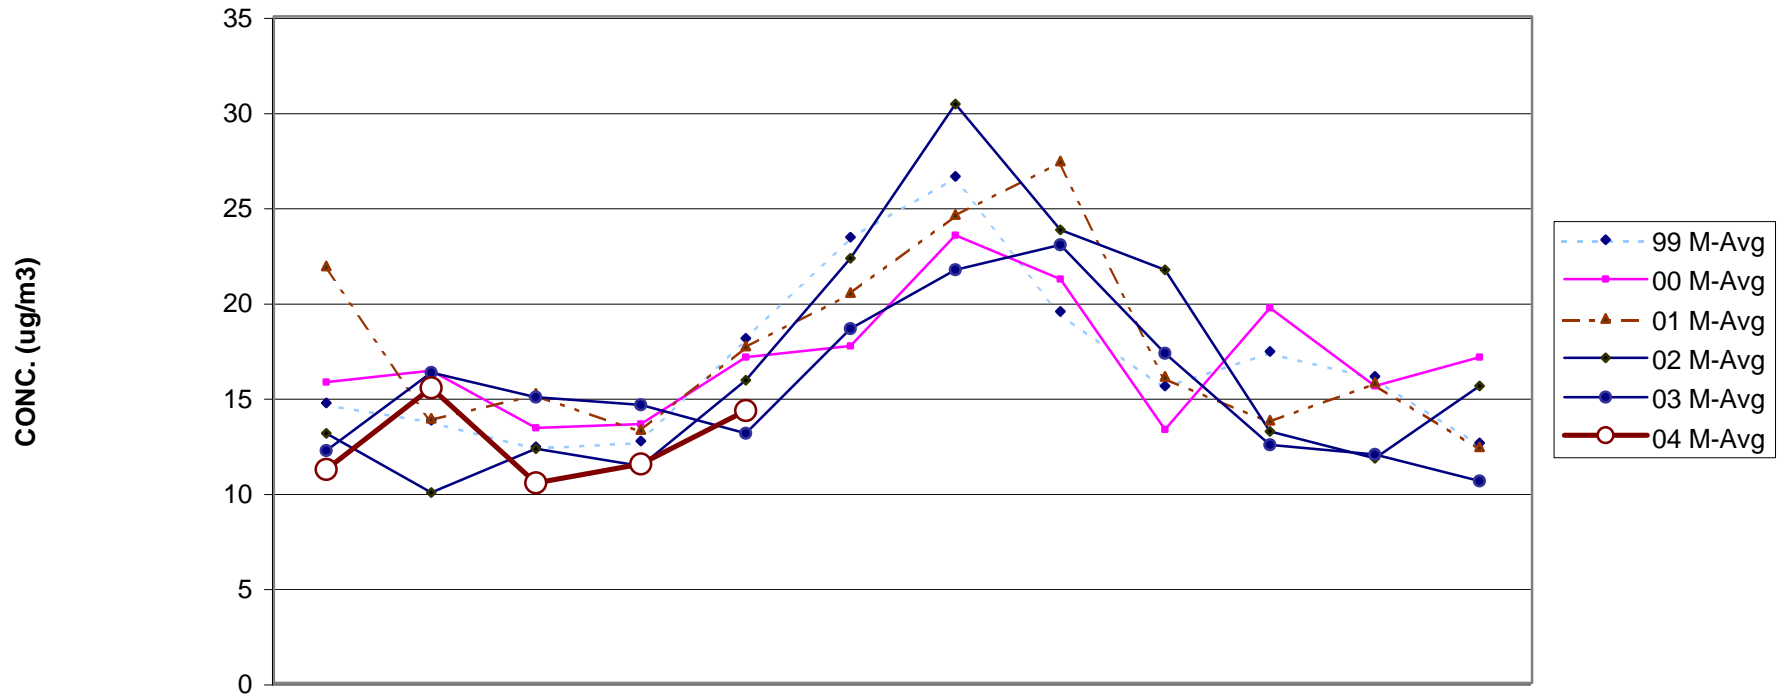

LOUISVILLE METRO FRM PM2.5 MONTHLY AVERAGES TRENDS FOR 1999 - 2004

	Jan	Feb	Mar	Apr	May	Jun	Jul	Aug	Sep	Oct	Nov	Dec
99 M-Avg	14.7	13.8	12.4	12.7	18.1	23.4	26.6	19.5	15.6	17.4	16.1	12.6
00 M-Avg	15.8	16.4	13.4	13.6	17.1	17.7	23.5	21.2	13.3	19.7	15.6	17.1
01 M-Avg	21.9	13.9	15.2	13.3	17.7	20.5	24.6	27.4	16.1	13.8	15.8	12.4
02 M-Avg	13.1	10	12.3	11.4	15.9	22.3	30.4	23.8	21.7	13.2	11.8	15.6
03 M-Avg	12.2	16.3	15	14.6	13.1	18.6	21.7	23	17.3	12.5	12	10.6
04 M-Avg	11.2	15.5	10.5	11.5	14.3							

MONTH